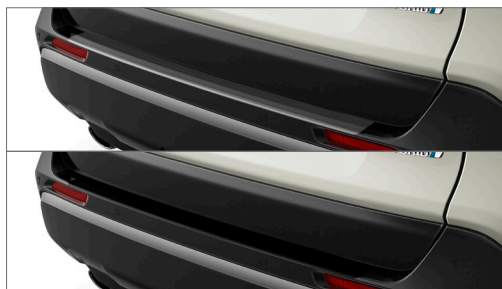

ACROSS

GENUINE ACCESSORIES

Way of Life!

1 | Rear Bumper Protection Film
Part No. 99002-53Z00-006 Transparent
Part No. 99002-53Z00-017 Black

2 | Door Handle Protection Film
Two-piece set.
Part No. 99002-54Z00-003 Transparent

3 | Side Sill Scuff
Brushed aluminum, four-piece set.
Part No. 99002-53Z00-016

4 | Floor Mat, Rubber
With ACROSS logo, four-piece set.
Part No. 99002-53Z00-004 LHD
Part No. 99002-53Z00-015 RHD (no image)