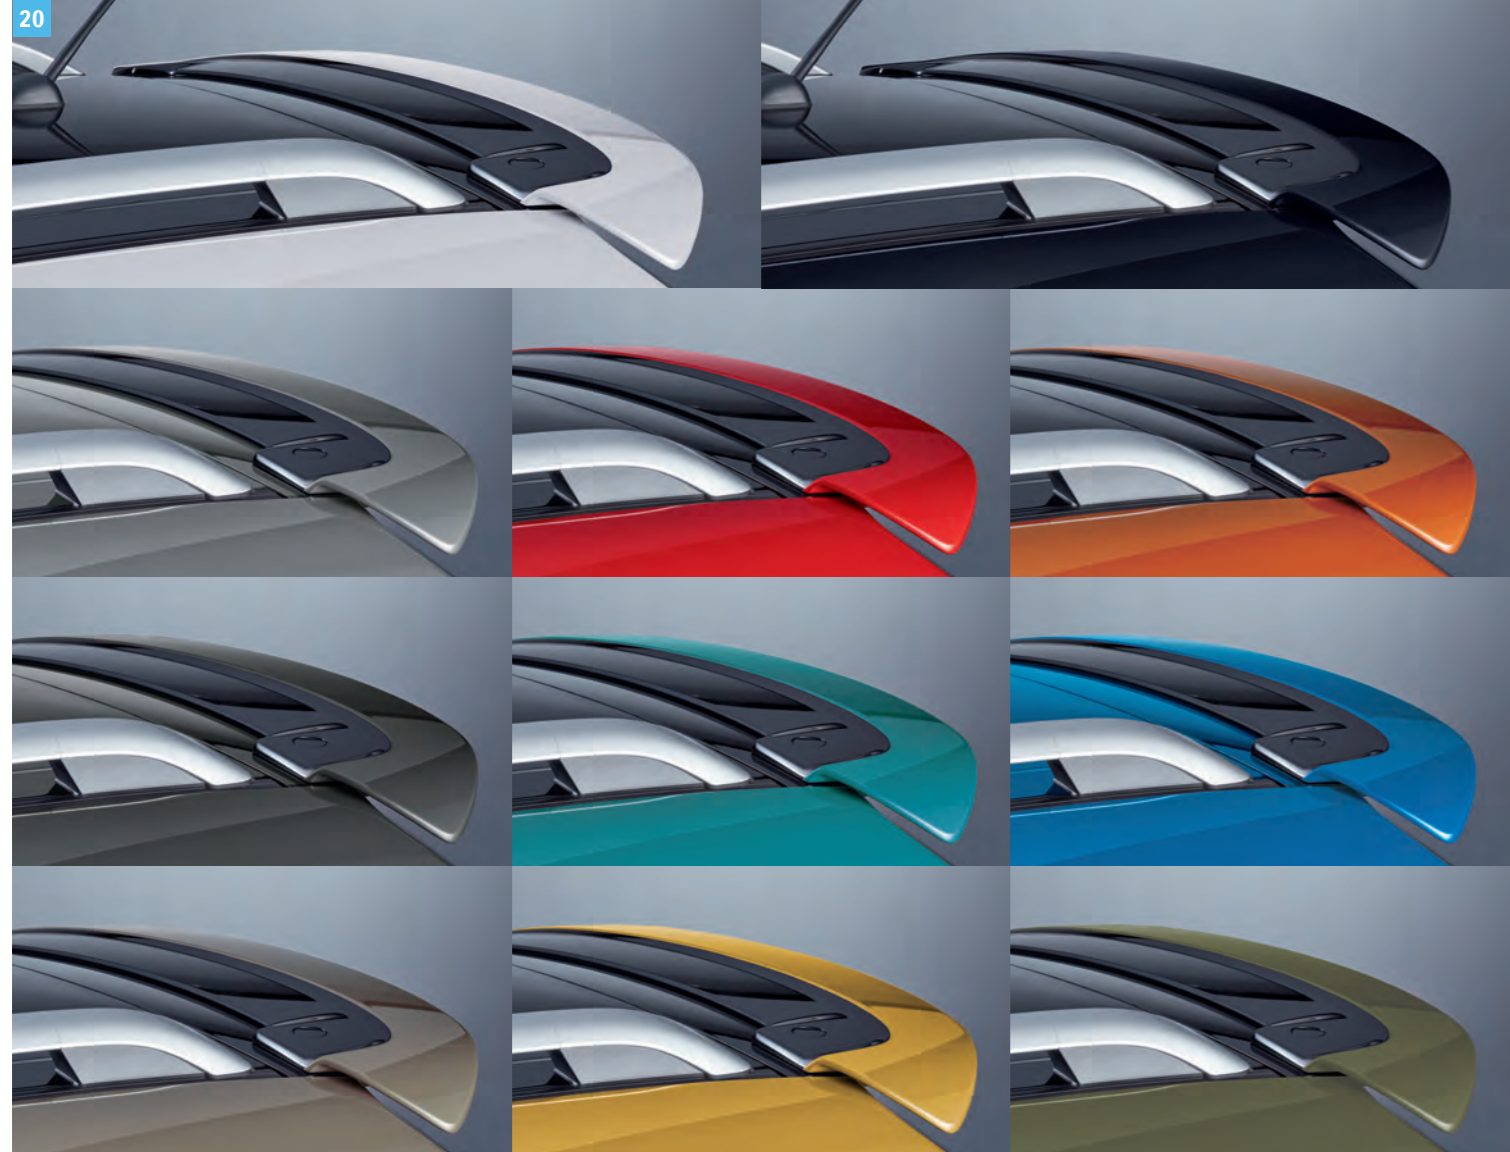

EXTERIOR

20 | ROOF EDGE SPOILER

- Pure White Pearl (ZVR)
  Part No. 990E0-62R00-ZVR
- Super Black Pearl (ZMV)
  Part No. 990E0-62R00-ZMV
- Premium Silver Metallic (ZNC)
  Part No. 990E0-62R00-ZNC
- Fervent Red (ZNB)
  Part No. 990E0-62R00-ZNB
- Flame Orange Pearl Metallic (ZWD)
  Part No. 990E0-62R00-ZWD
- Mineral Gray Metallic (ZMW)
  Part No. 990E0-62R00-ZMW
- Neon Blue Metallic (ZWC)
  Part No. 990E0-62R00-ZWC
- Speedy Blue Metallic (ZWG)
  Part No. 990E0-62R00-ZWG
- Caravan Ivory Pearl Metallic (ZYL)
  Part No. 99110-73S00-ZYL
- Rush Yellow Metallic (ZYK)
  Part No. 99110-73S00-ZYK
- Tough Khaki Pearl Metallic (ZZL)
  Part No. 99110-73S00-ZZL