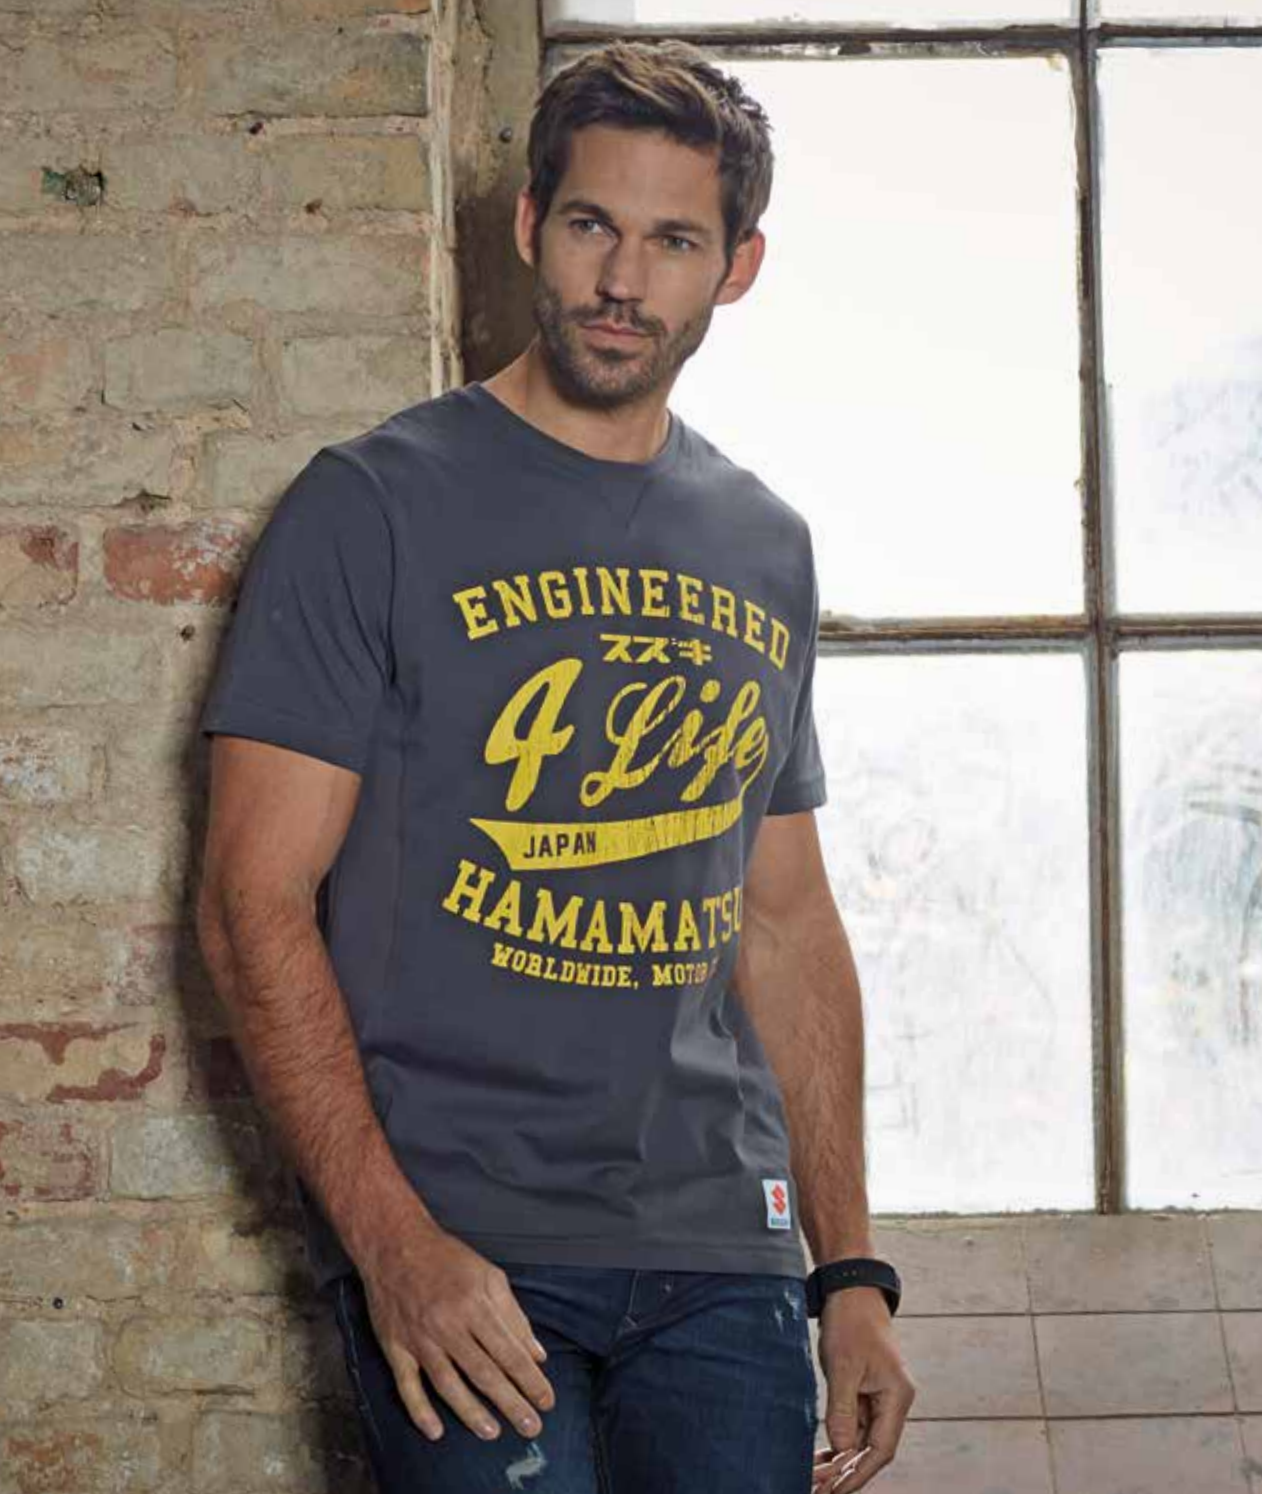

ONE SIZE

990F0-FCP06-000

*While stocks last.

ISLE OF MAN HOODIE*

Grey Isle of Man hoodie with tartan style lining (hood only), celebrating Ernst Degner's TT win for Suzuki in 1962 beside the overall victory in the 50 cc world championship, 80% cotton, 20% polyester.